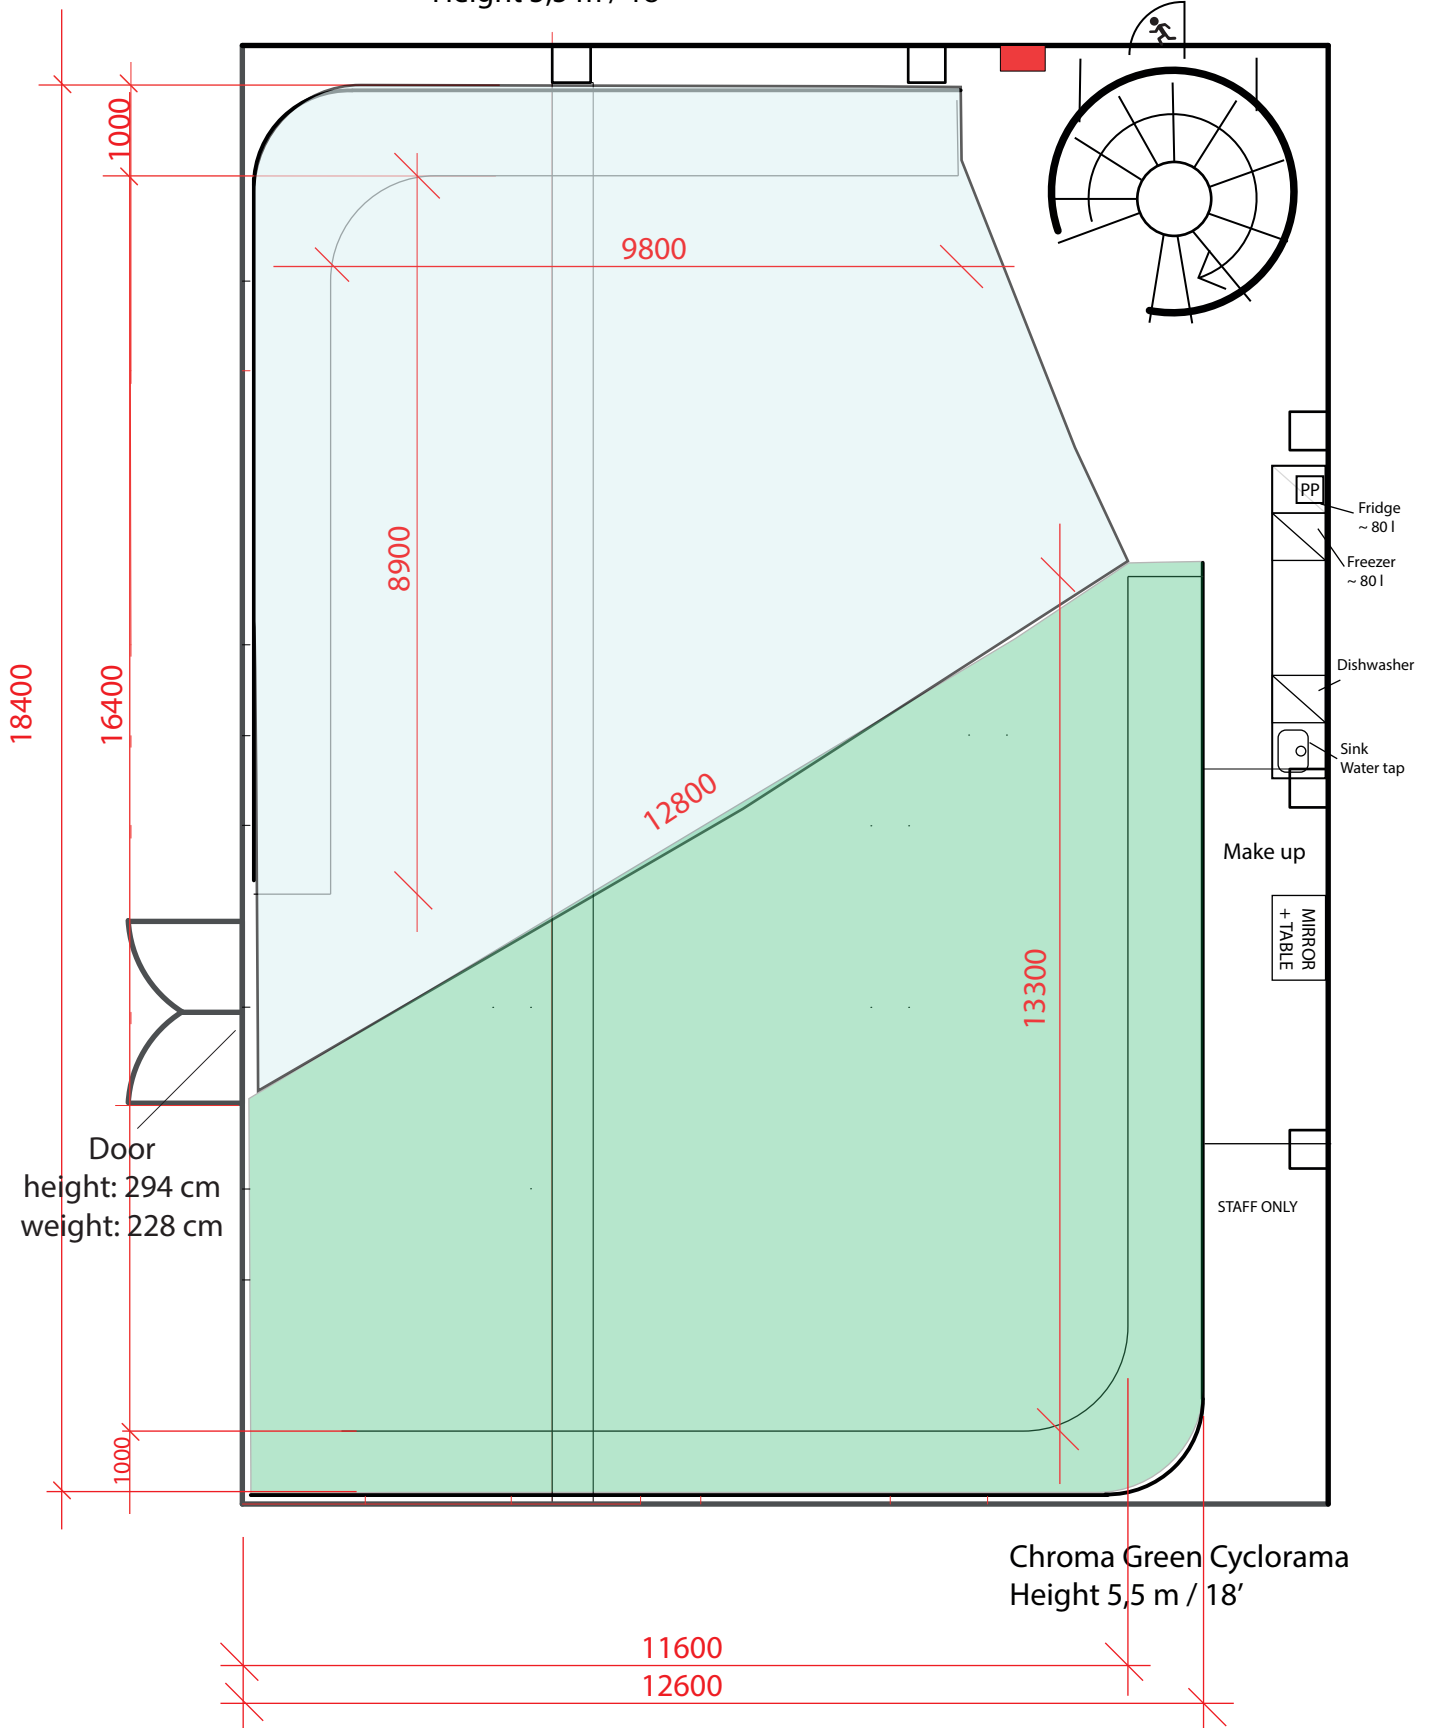

# Studio 2

Technical drawing  
Scale 1:100 on A4

-  Black curtain on a track
-  Electricity Distro 125A 3ph
-  Water-supply
-  Rig-point max. 500 kg

White Cyclorama  
Height 5,5 m / 18'

**VALOFIRMA**  
The Light House

# Studio 2

Technical drawing  
Scale 1:100 on A4

-  Black curtain on a track
-  Electricity Distro 125A 3ph
-  Water-supply
-  Rig-point max. 500 kg

White Cyclorama  
Height 5,5 m / 18'

Chroma Green Cyclorama  
Height 5,5 m / 18'