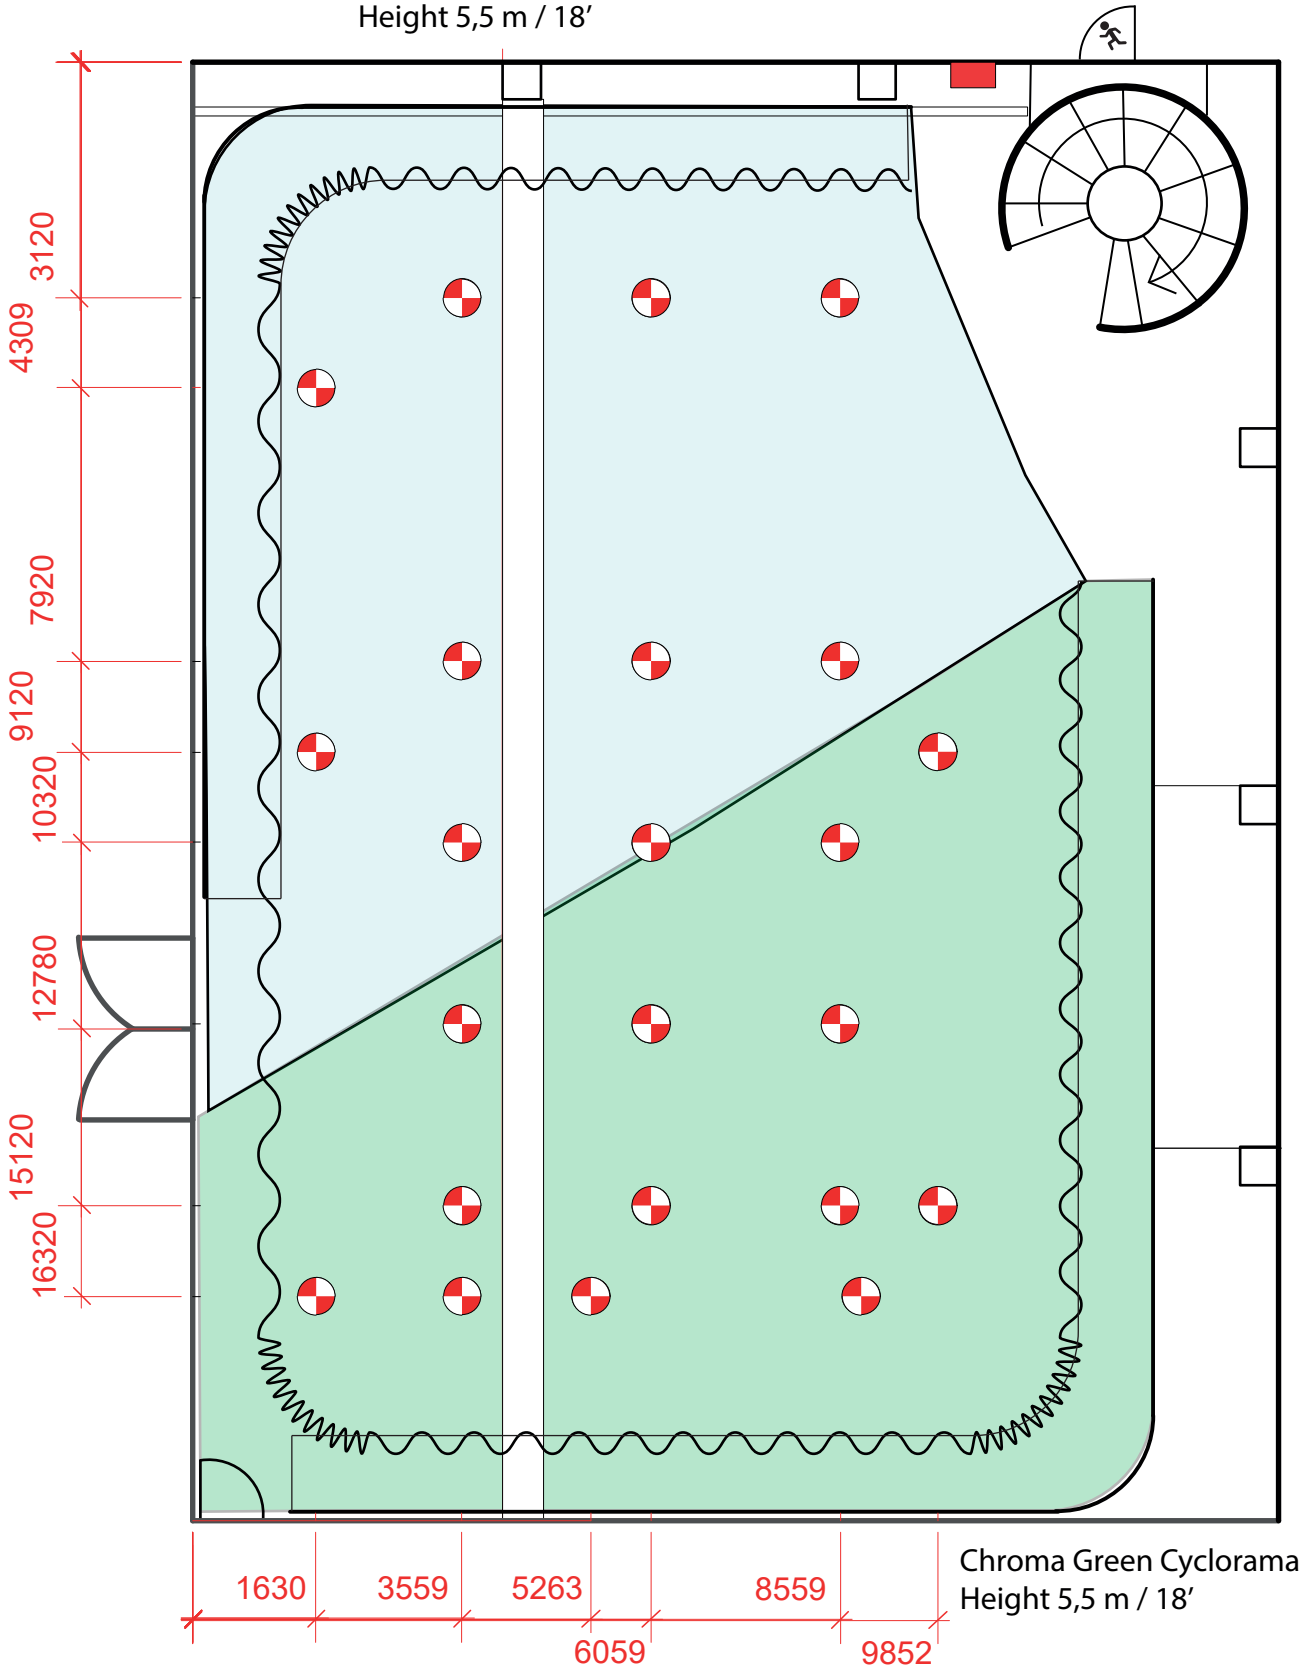

# Studio 2

Technical drawing  
Scale 1:100 on A4

-  Black curtain on a track
-  Electricity Distro 125A 3ph
-  Water-supply
-  Rig-point max. 500 kg

White Cyclorama  
Height 5,5 m / 18'

**VALOFIRMA**  
The Light House

# Studio 2

Technical drawing  
Scale 1:100 on A4

-  Black curtain on a track
-  Electricity Distro 125A 3ph
-  Water-supply
-  Rig-point max. 500 kg

White Cyclorama  
Height 5,5 m / 18'

Chroma Green Cyclorama  
Height 5,5 m / 18'